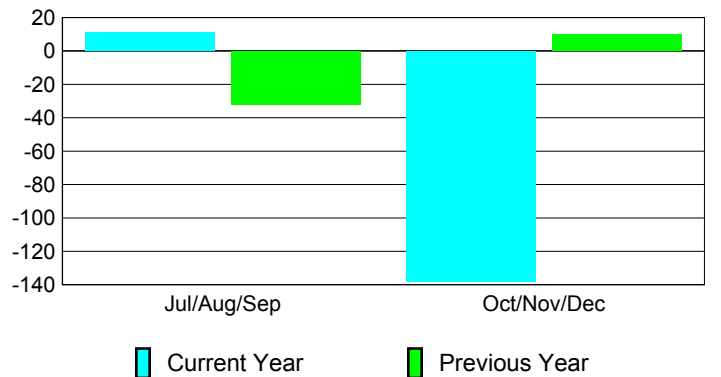

Comparison of Membership Gain/Loss

Current Year Compared to the Previous Year